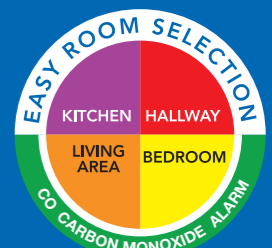

CONTACT QUELL TODAY

PHONE: 1800 654 435 | WWW.QUELL.COM.AU

LIKE US ON FACEBOOK

PRODUCT SELECTION GUIDE

Shopping for a smoke alarm has never been easier. Quell's colour coding system neatly categorises our range of smoke alarms, making it easy to choose the right alarm for the right location.

Brand	Quell		Quell		Quell		Quell			
Model Number	Q4000DCS-WCB (Clamshell) Q4000DCS-WBB (Box)		Q4000LDCS-WCH (Clamshell) Q4000LDCS-WBH (Box)		Q4000DCS-WCL (Clamshell) Q4000DCS-WBL (Box)		Q10YB	Q10YK-CO	Q10YHL	Q10YL
Product Code	137073 (Clamshell) 137074 (Box)		137071 (Clamshell) 137072 (Box)		137077 (Clamshell) 137078 (Box)		137065	137067	137066	137069
Sensor type	Photoelectric		Photoelectric		Photoelectric		Photoelectric	Photoelectric	Photoelectric	Photoelectric
Power Source	Battery		Battery		Battery		Battery	Battery	Battery	Battery
Audible Sound Level	85+ dB with voice (ISO 8201 with voice)						85+ dB at 3 metres, 3 Long Beeps (ISO 8201)			
Interconnect ability	✔ wireless						-	-	-	-
Temperature rating	0°C to 40°C									
Humidity rating	Up to 93% non-condensing						Up to 93% non-condensing			
Back-up Battery (9V Alkaline)	-		-		-		-	-	-	-
Sealed Lithium Battery	✔		✔		✔		✔	✔	✔	✔
Rechargeable Lithium Battery	-		-		-		-	-	-	-
Power Supply	Lithium Battery		Lithium Battery		Lithium Battery		Lithium Battery	Lithium Battery	Lithium Battery	Lithium Battery
Long Life	✔		✔		✔		✔	✔	✔	✔
End-of-Life Warning	✔		✔		✔		✔	✔	✔	✔
Digital Display	-		-		-		-	-	-	-
Hush Button	✔		✔		✔		✔	✔	✔	✔
Test Button	✔		✔		✔		✔	✔	✔	✔
Escape Light			✔						✔	
Peak Level Memory										
Ramp-up Horn										
Memory Interrogation										
Voice Warning	✔		✔		✔		✔	✔	✔	✔
Optional Pattresses										
LED Indication	✔		✔		✔		✔	✔	✔	✔
Product Dimensions (mm)	132 (diameter) x 40 mm									
Weight (g)	0.439 kg		0.453 kg		0.439 kg		0.255 kg			
Warranty (years)	10		10		10		10	10	10	10
Approvals	AS 3786:2014 incl. Amdt 1 Activfire® listed									